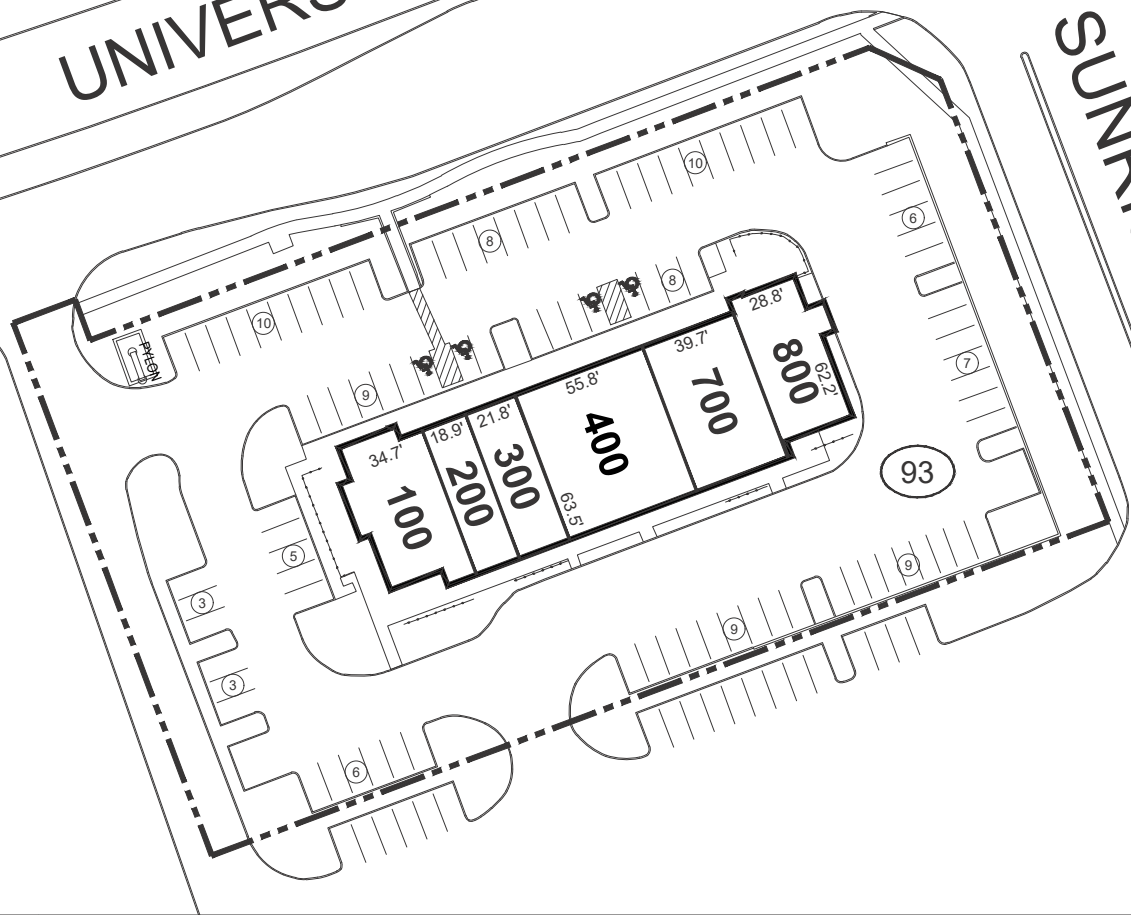

TENANT INDEX

100	MAD GREENS	2,337
200	ROOSTERS MEN'S GROOMING CENTER	1,200
300	SMOOTHIE KING	1,384
400	HARBOR HEALTH MEDICAL GROUP	3,543
700	BANK OF AMERICA	2,521
800	STARBUCKS	1,895

UNIVERSITY BLVD

SUNRISE RD

**UNIVERSITY STATION**  
 455 University Blvd  
 ROUND ROCK, TX 78665

Latitude: 30.5609 , Longitude: -97.6809

THIS DRAWING IS FOR GENERAL INFORMATION PURPOSES ONLY AND IS INTENDED FOR USE AS A REFERENCE ONLY. THIS DRAWING IS NOT INTENDED TO REPRESENT THE ACTUAL SIZE, DIMENSIONS, OWNERSHIP, OR TENANCY OF THE MATTERS DEPICTED. ANY AND ALL FEATURES AND INFORMATION ARE FOR ILLUSTRATIVE PURPOSES ONLY, AND ARE SUBJECT TO CHANGE WITHOUT NOTICE.