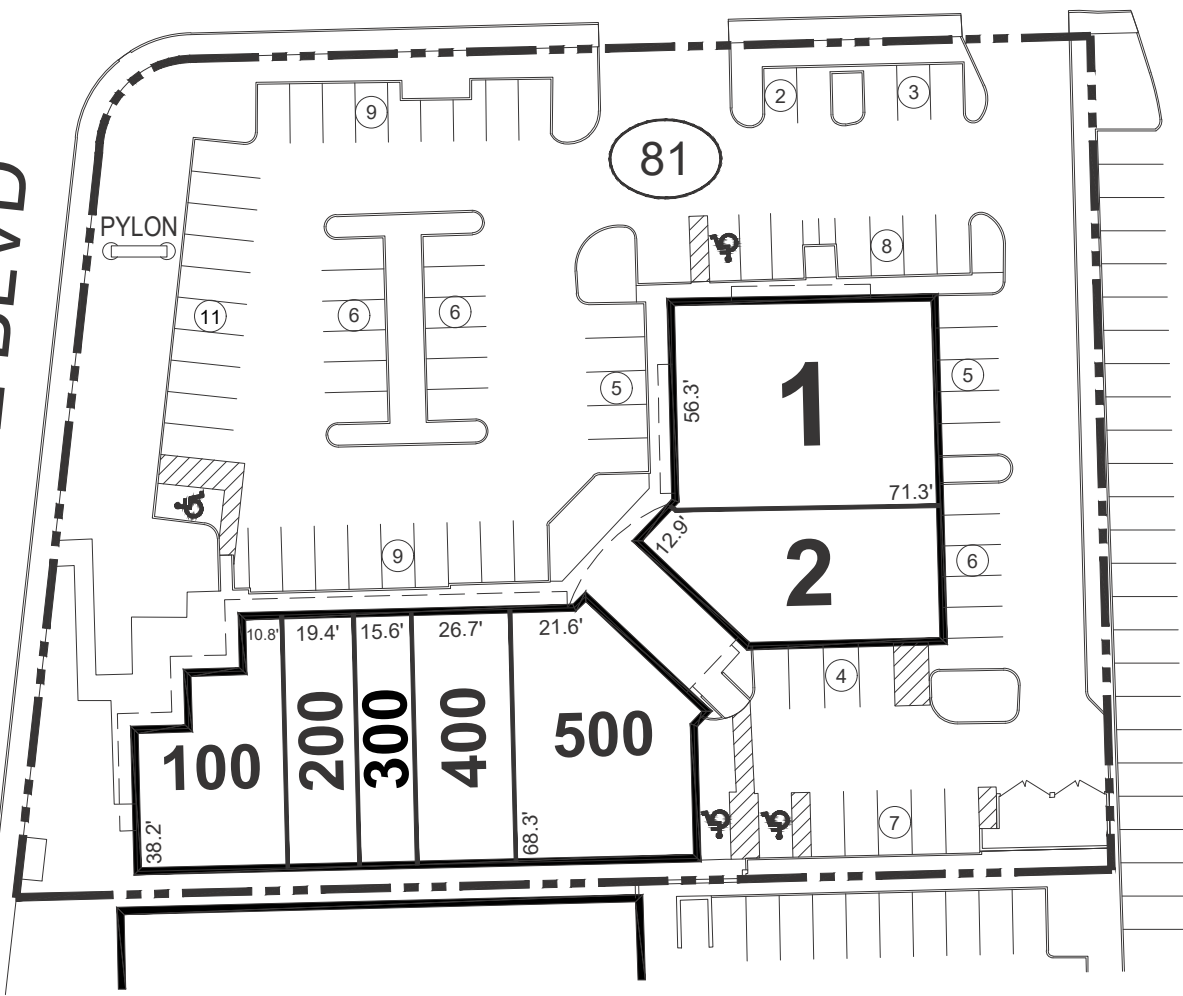

TENANT INDEX

1	AT&T MOBILITY	4,016
2	ANGRY CHICKZ	2,393
100	SMASHBURGER	2,100
200	CPAP SERVICES	1,325
300	UBREAKIFIX	1,066
400	EYE DESIGNS OPTOMETRY	1,822
500	MIZUKI RESTAURANT	2,922

PEBBLE BEACH DR

SUNRISE BLVD

AVAILABLE

SUNRISE AT PEBBLE BEACH

5500-5550 Sunrise Blvd  
CITRUS HEIGHTS, CA 95610

Latitude: 38.6677 , Longitude: -121.2714

THIS DRAWING IS FOR GENERAL INFORMATION PURPOSES ONLY AND IS INTENDED FOR USE AS A REFERENCE ONLY. THIS DRAWING IS NOT INTENDED TO REPRESENT THE ACTUAL SIZE, DIMENSIONS, OWNERSHIP, OR TENANCY OF THE MATTERS DEPICTED. ANY AND ALL FEATURES AND INFORMATION ARE FOR ILLUSTRATIVE PURPOSES ONLY, AND ARE SUBJECT TO CHANGE WITHOUT NOTICE.