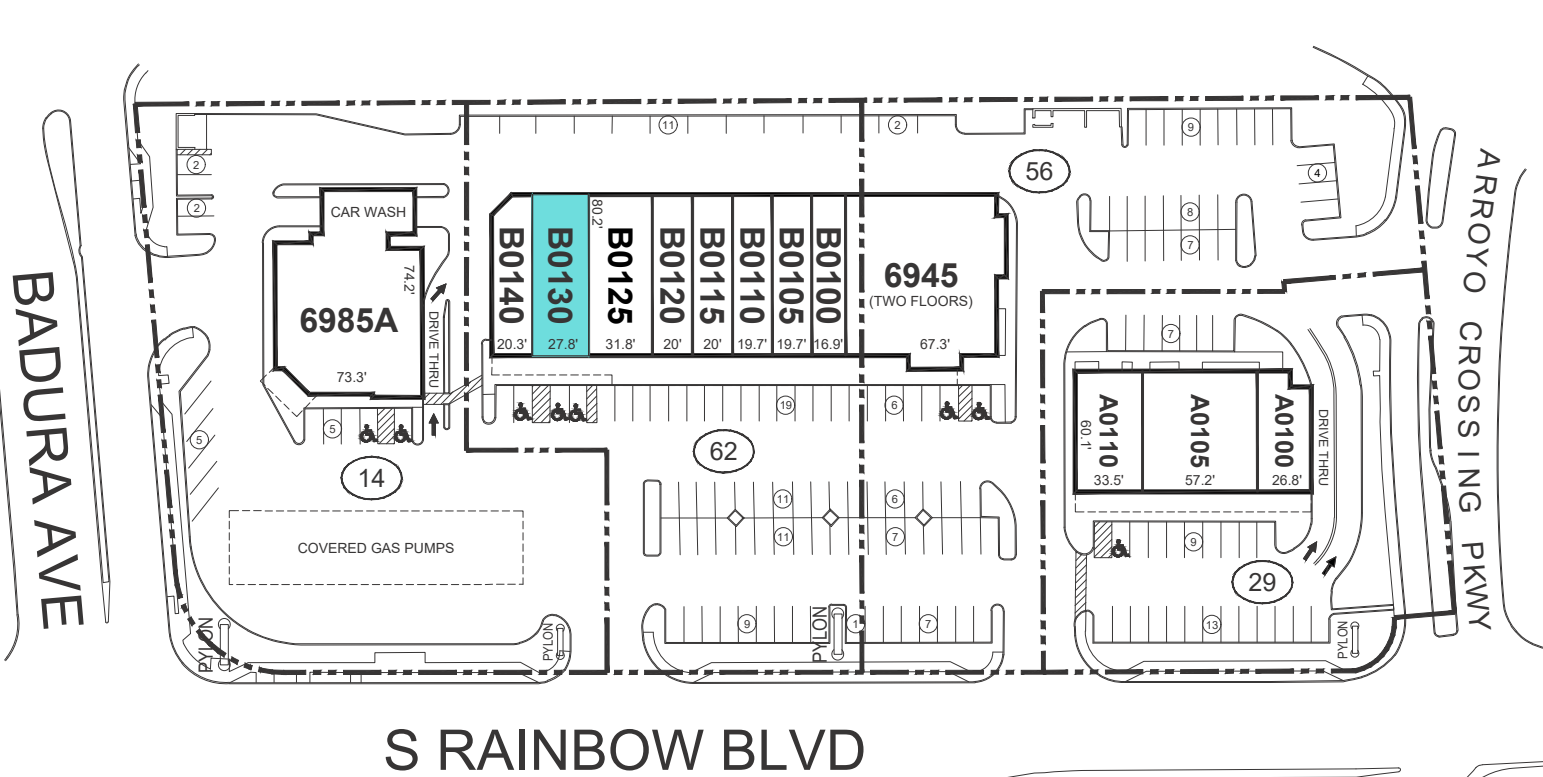

TENANT INDEX

A0100	JAMBA JUICE	1,531
A0105	T-MOBILE	3,435
A0110	PANDA EXPRESS	2,000
B0100	PAPA JOHNS	1,355
B0105	EUROPEAN WAX CENTER	1,579
B0110	NUYU CHIROPRACTIC	1,581
B0115	REVOLUTION SALON	1,600
B0120	CAPRIOTTI'S SANDWICH SHOP	1,600
B0125	QDOBA MEXICAN GRILL	2,549
B0130	AVAILABLE	2,229
B0140	ARROYO DENTAL	1,577
6945	SCOUNDRELS TAVERN & EATERY	9,821
6985A	7 ELEVEN/ POPEYES	6,281

S RAINBOW BLVD

BADURA AVE

ARROYO CROSSING PKWY

ARROYO RIDGE SHOPPES

6965 S Rainbow Blvd
LAS VEGAS, NV 89118

Latitude: 36.0622 , Longitude: -115.2431

THIS DRAWING IS FOR GENERAL INFORMATION PURPOSES ONLY AND IS INTENDED FOR USE AS A REFERENCE ONLY. THIS DRAWING IS NOT INTENDED TO REPRESENT THE ACTUAL SIZE, DIMENSIONS, OWNERSHIP, OR TENANCY OF THE MATTERS DEPICTED. ANY AND ALL FEATURES AND INFORMATION ARE FOR ILLUSTRATIVE PURPOSES ONLY, AND ARE SUBJECT TO CHANGE WITHOUT NOTICE.