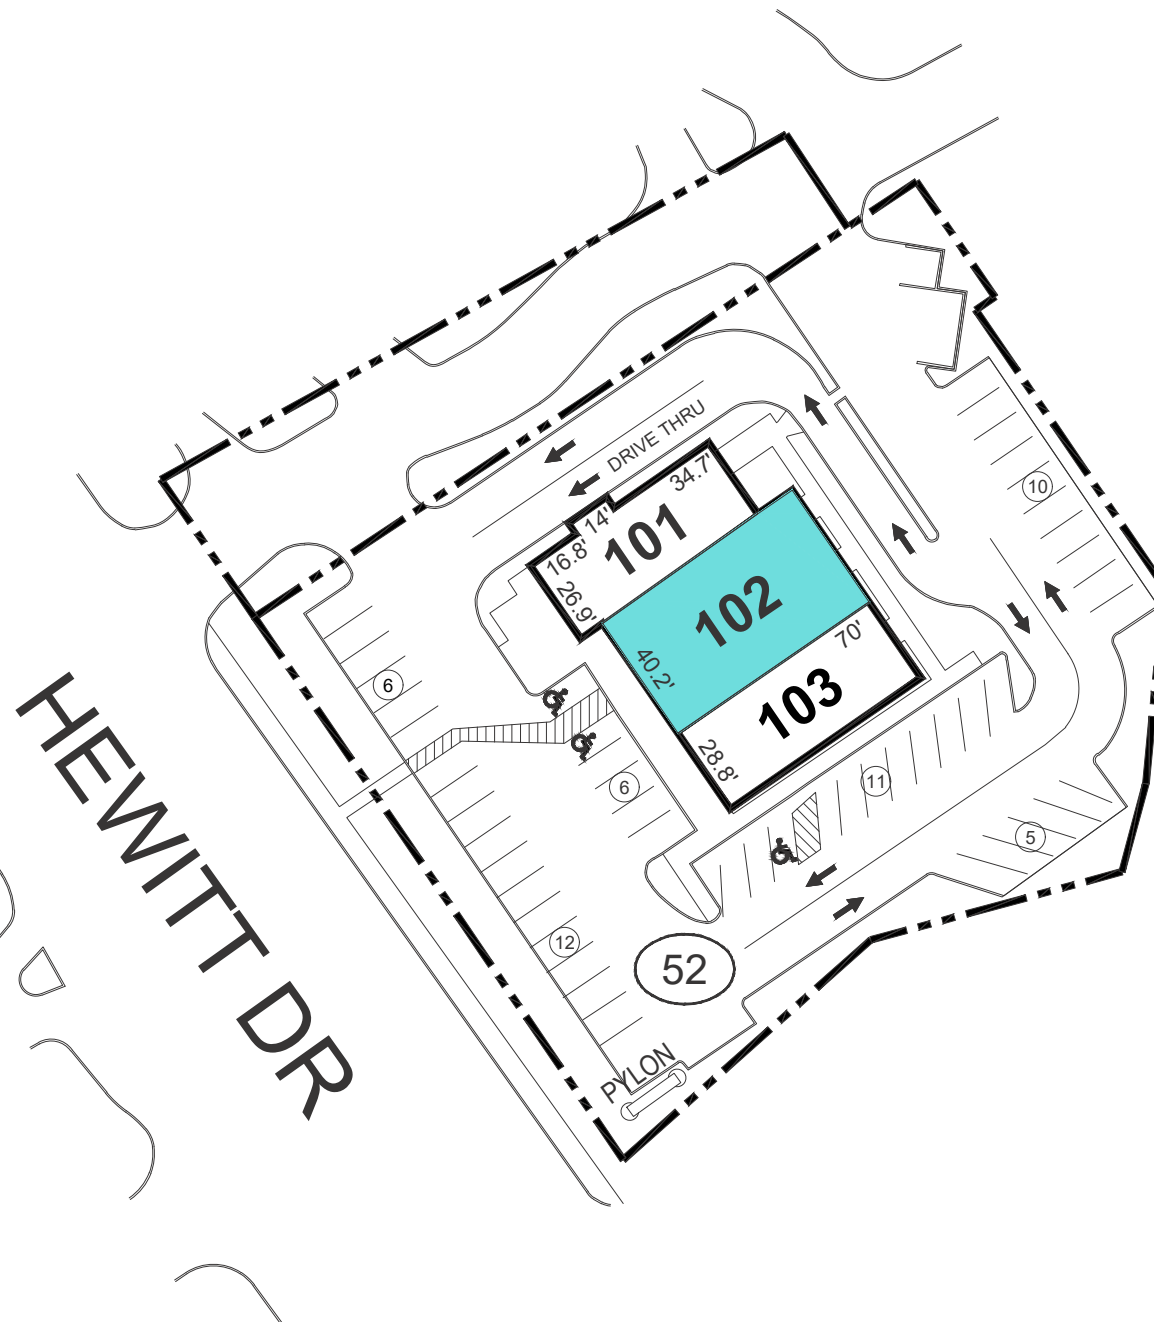

TENANT INDEX

101	STARBUCKS	1,797
102	AVAILABLE	2,814
103	THE UPS STORE	2,018

AVAILABLE

SHOPS ON HEWITT
 208 Hewitt Dr
 WACO, TX 76712

Latitude: 31.4954, Longitude: -97.2181

THIS DRAWING IS FOR GENERAL INFORMATION PURPOSES ONLY AND IS INTENDED FOR USE AS A REFERENCE ONLY. THIS DRAWING IS NOT INTENDED TO REPRESENT THE ACTUAL SIZE, DIMENSIONS, OWNERSHIP, OR TENANCY OF THE MATTERS DEPICTED. ANY AND ALL FEATURES AND INFORMATION ARE FOR ILLUSTRATIVE PURPOSES ONLY, AND ARE SUBJECT TO CHANGE WITHOUT NOTICE.

3300 Enterprise Parkway, Beachwood, OH 44122
 Fax 216 . 755 . 1500 Phone 216 . 755 . 5500