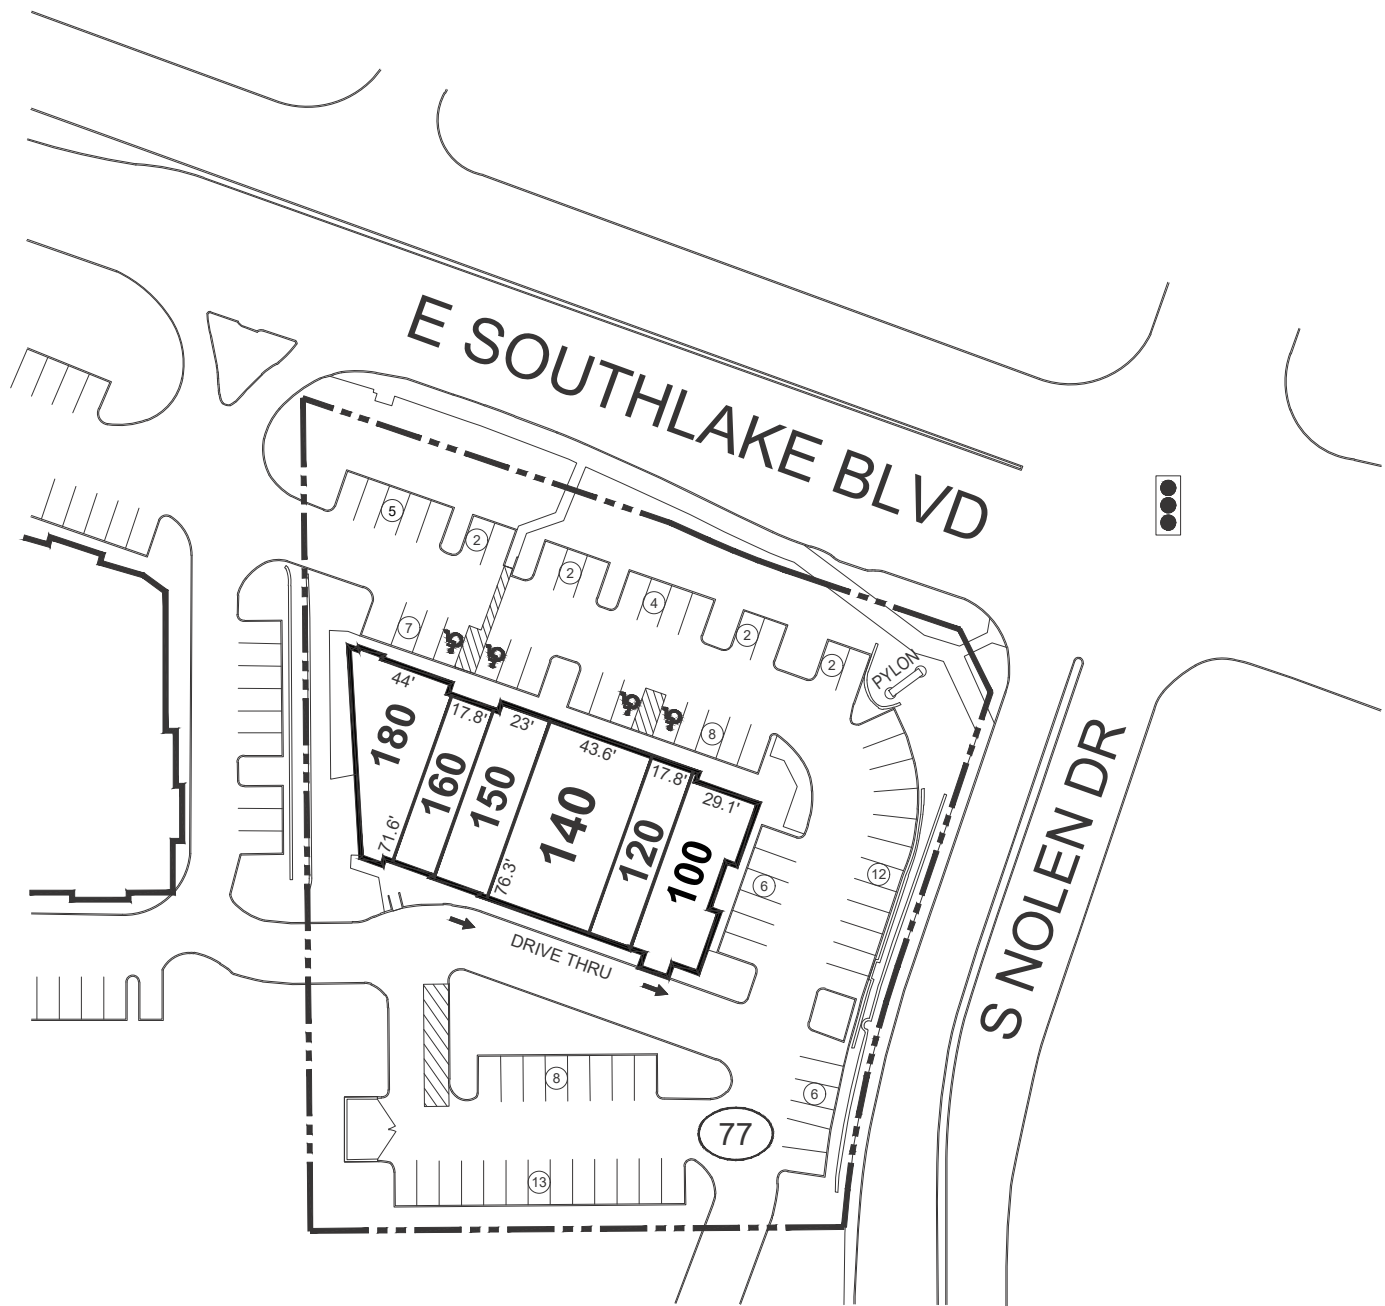

TENANT INDEX

100	STARBUCKS	2,103
120	JERSEY MIKE'S SUBS	1,354
140	PETFOLK	3,329
150	DECA DENTAL	1,753
160	BE FIT MODERN PILATES	1,365
180	HANDEL'S HOMEMADE ICE CREAM	2,205

NOLEN CENTER
 2645 E Southlake Blvd
 SOUTHLAKE, TX 76092

Latitude: 32.9388 , Longitude: -97.1115

THIS DRAWING IS FOR GENERAL INFORMATION PURPOSES ONLY AND IS INTENDED FOR USE AS A REFERENCE ONLY. THIS DRAWING IS NOT INTENDED TO REPRESENT THE ACTUAL SIZE, DIMENSIONS, OWNERSHIP, OR TENANCY OF THE MATTERS DEPICTED. ANY AND ALL FEATURES AND INFORMATION ARE FOR ILLUSTRATIVE PURPOSES ONLY, AND ARE SUBJECT TO CHANGE WITHOUT NOTICE.