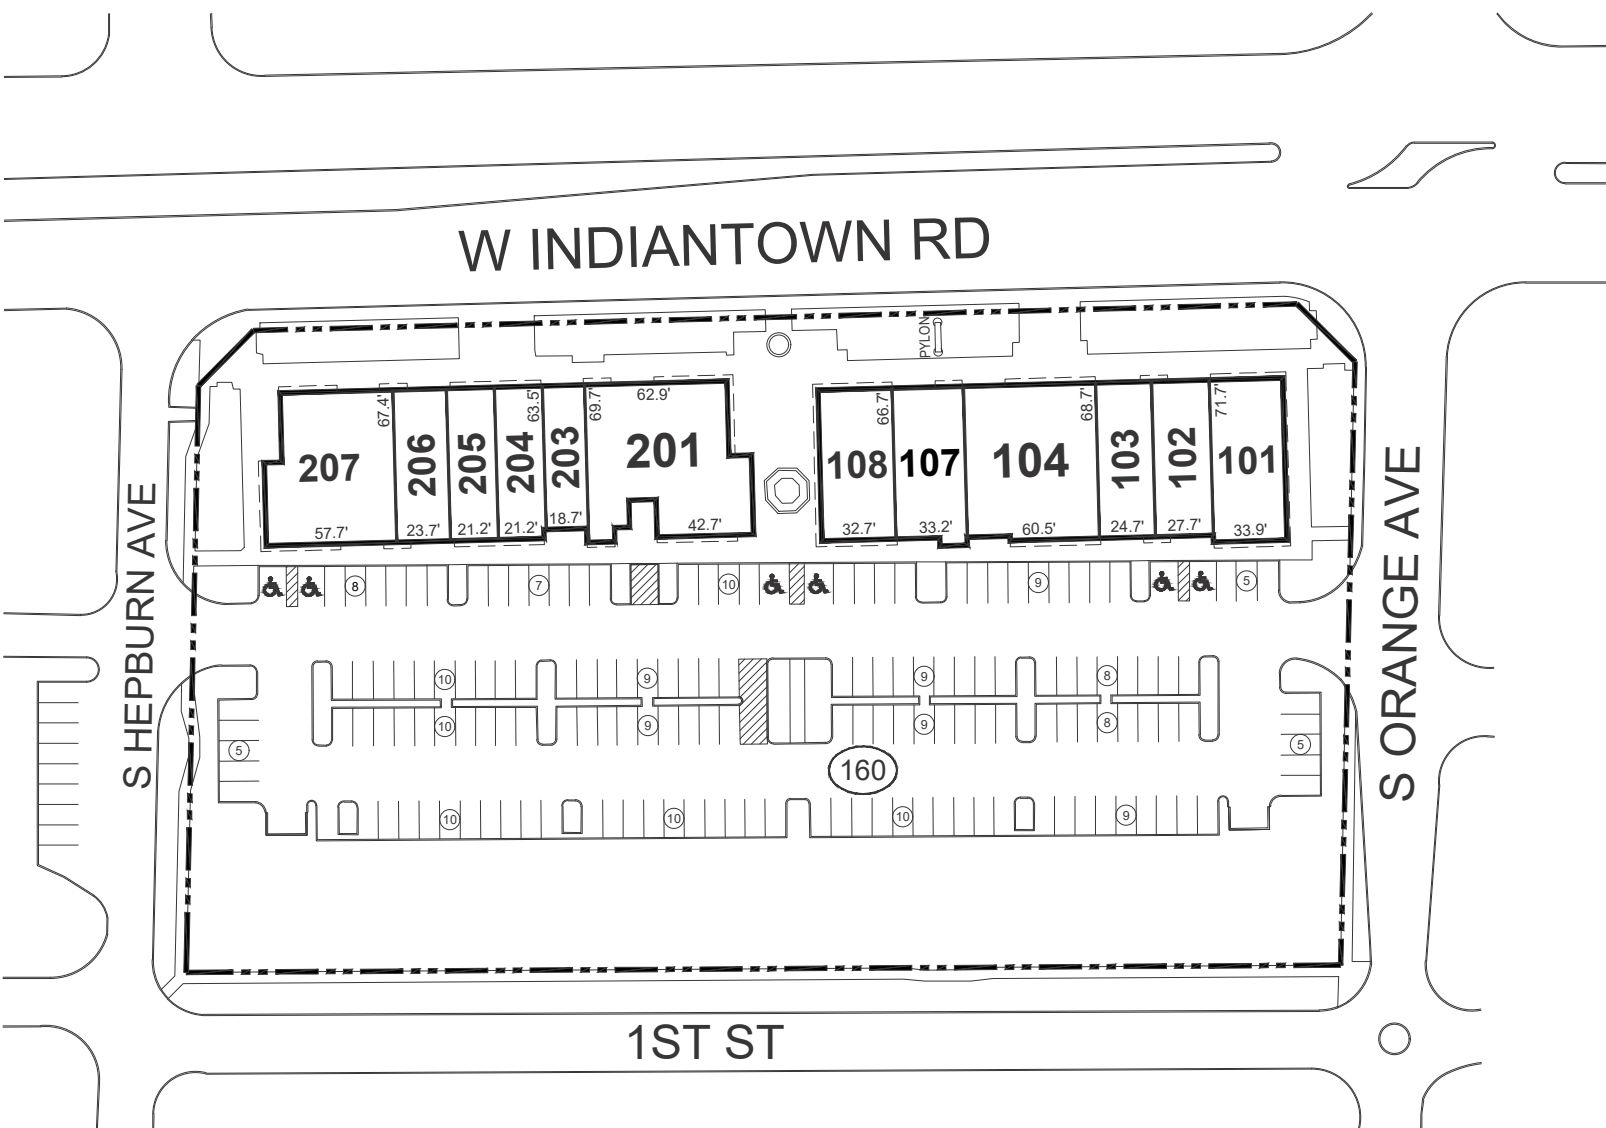

TENANT INDEX

101	SCHRAPPERS FINE CABINETS	2,341
102	ATTUNE DENTISTRY	1,900
103	TIRAMISU	1,700
104	PIANO DISTRIBUTORS - YAMAHA PIANOS	4,037
107	LEENAMD	2,214
108	JUPITER LUXURY NAIL & FOOT SPA	2,178
201	OLD FLORIDA BAR AND GRILL	4,255
203	JUPITER WEIGHT LOSS	1,265
204	METRO PCS	1,430
205	FAST SIGNS	1,430
206	LYMPHEDEMA TREATMENT CENTER	1,600
207	ST VINCENT DE PAUL THRIFT STORE	3,647

# PROMENADE SHOPPES AT PINE GARDENS

240 W Indiantown Rd  
JUPITER, FL 33458

Latitude: 26.9336 , Longitude: -80.0968

AVAILABLE

THIS DRAWING IS FOR GENERAL INFORMATION PURPOSES ONLY AND IS INTENDED FOR USE AS A REFERENCE ONLY. THIS DRAWING IS NOT INTENDED TO REPRESENT THE ACTUAL SIZE, DIMENSIONS, OWNERSHIP, OR TENANCY OF THE MATTERS DEPICTED. ANY AND ALL FEATURES AND INFORMATION ARE FOR ILLUSTRATIVE PURPOSES ONLY, AND ARE SUBJECT TO CHANGE WITHOUT NOTICE.