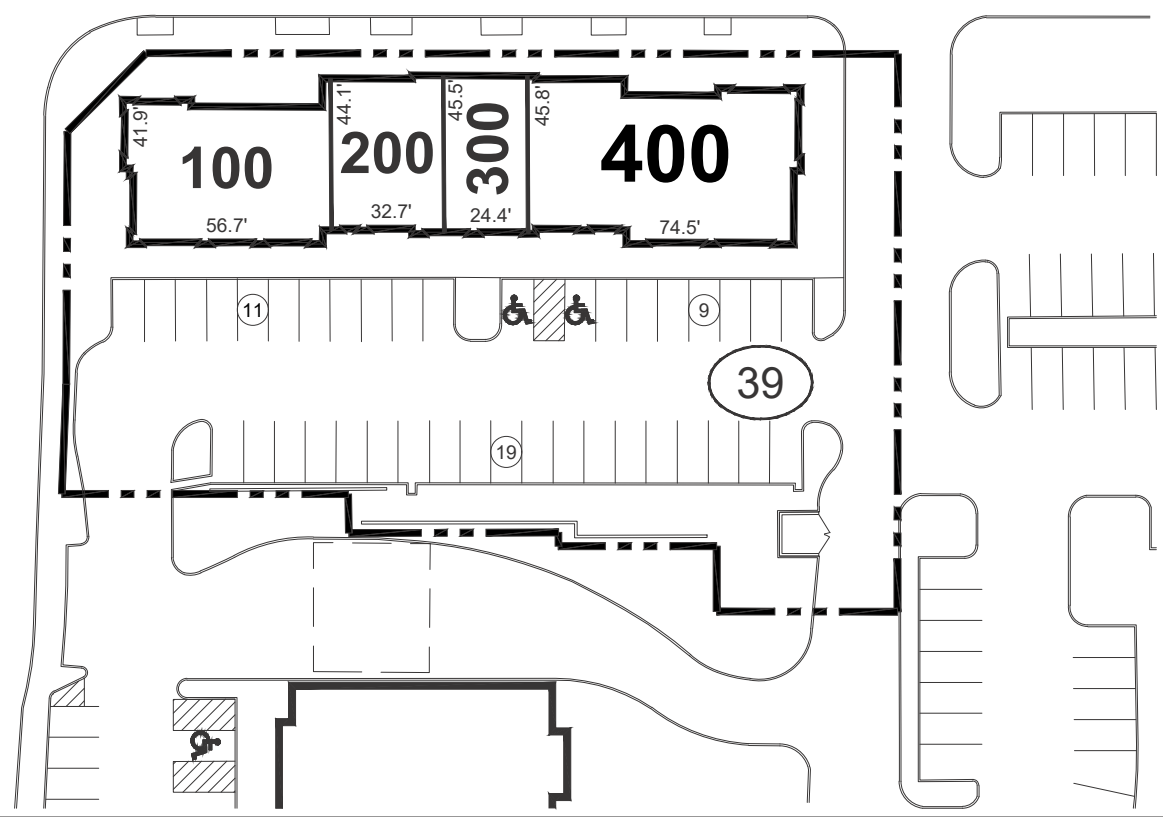

TENANT INDEX

100	MAD GREENS	2,376
200	OSTEOSTRONG	1,442
300	T-MAMA'S PIZZA	1,112
400	CARE DENTAL	3,411

E ARAPAHOE RD

S QUEBEC ST

AVAILABLE

CORNER AT ARAPAHOE PLAZA

7300 E Arapahoe Rd
CENTENNIAL, CO 80112

Latitude: 39.5946 , Longitude: -104.9035

THIS DRAWING IS FOR GENERAL INFORMATION PURPOSES ONLY AND IS INTENDED FOR USE AS A REFERENCE ONLY. THIS DRAWING IS NOT INTENDED TO REPRESENT THE ACTUAL SIZE, DIMENSIONS, OWNERSHIP, OR TENANCY OF THE MATTERS DEPICTED. ANY AND ALL FEATURES AND INFORMATION ARE FOR ILLUSTRATIVE PURPOSES ONLY, AND ARE SUBJECT TO CHANGE WITHOUT NOTICE.