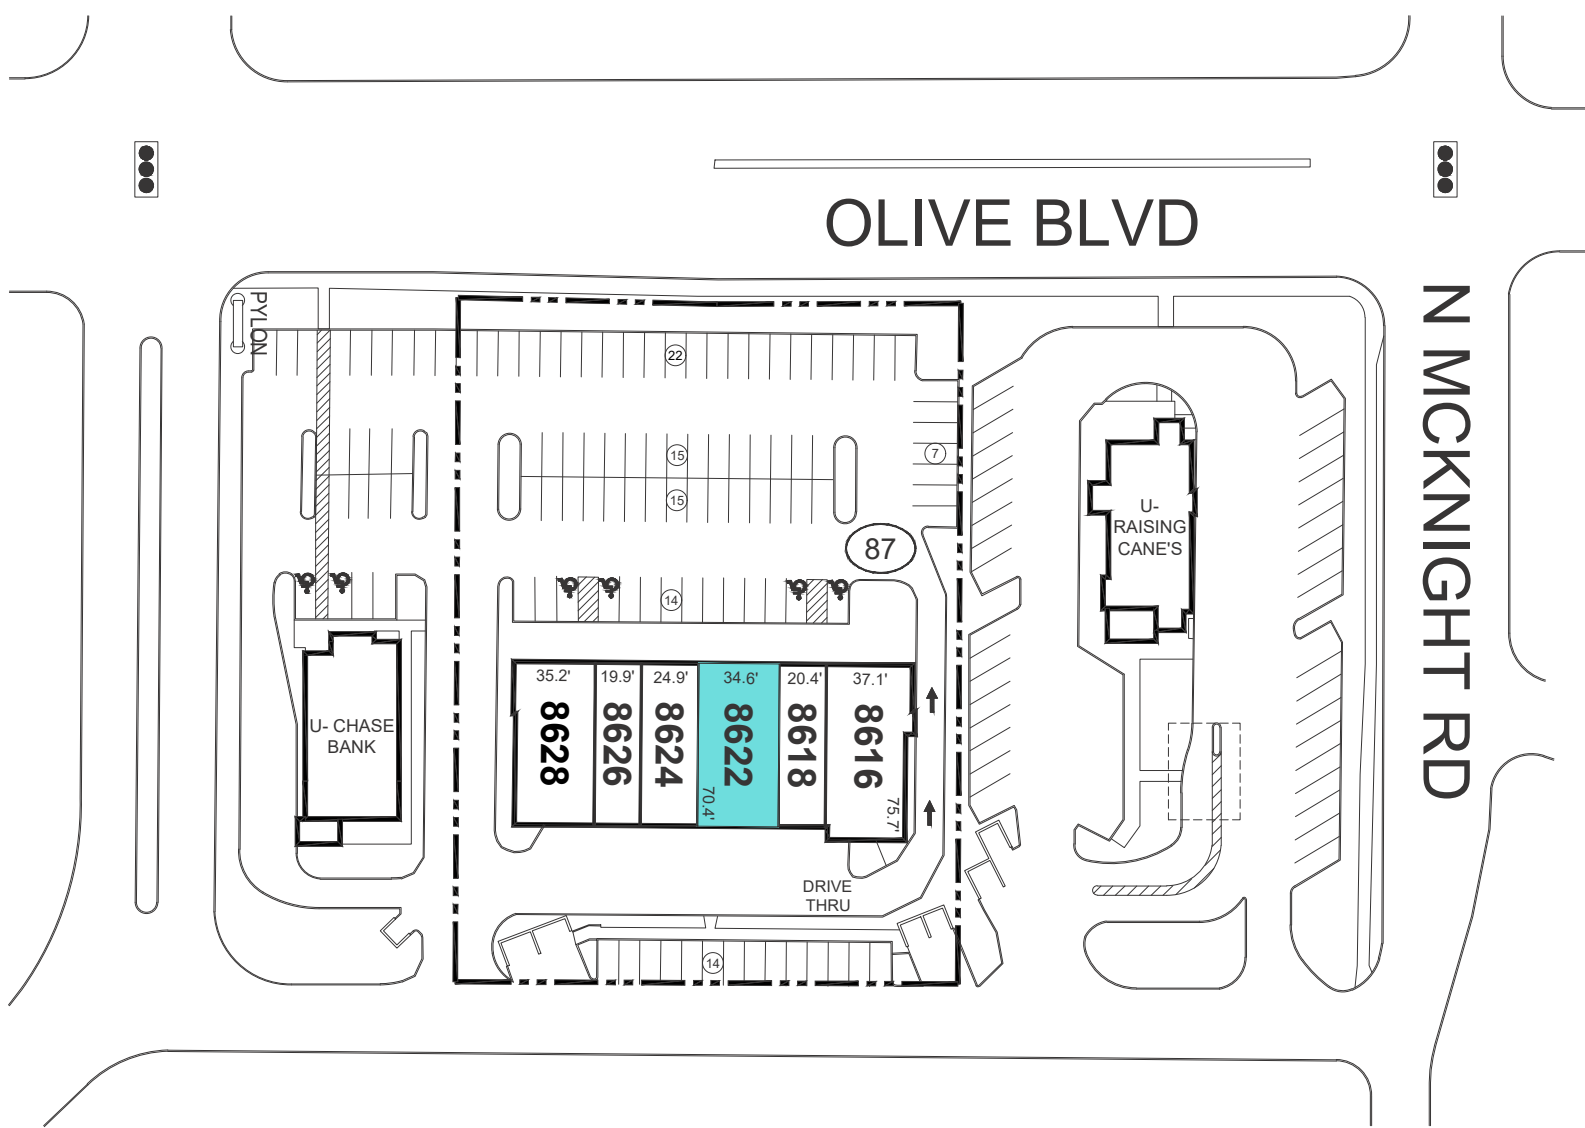

TENANT INDEX

8616	PANERA BREAD	2,549
8618	AT&T	1,471
8622	AVAILABLE	2,345
8624	AMERICAN FAMILY INSURANCE	1,756
8626	JERSEY MIKE'S	1,396
8628	FIVE GUYS BURGERS AND FRIES	2,475

MARKET AT OLIVE SHOPS SOUTH

8616 Olive Blvd
UNIVERSITY CITY, MO 63132

Latitude: 38.6734 , Longitude: -90.3577

AVAILABLE

THIS DRAWING IS FOR GENERAL INFORMATION PURPOSES ONLY AND IS INTENDED FOR USE AS A REFERENCE ONLY. THIS DRAWING IS NOT INTENDED TO REPRESENT THE ACTUAL SIZE, DIMENSIONS, OWNERSHIP, OR TENANCY OF THE MATTERS DEPICTED. ANY AND ALL FEATURES AND INFORMATION ARE FOR ILLUSTRATIVE PURPOSES ONLY, AND ARE SUBJECT TO CHANGE WITHOUT NOTICE.